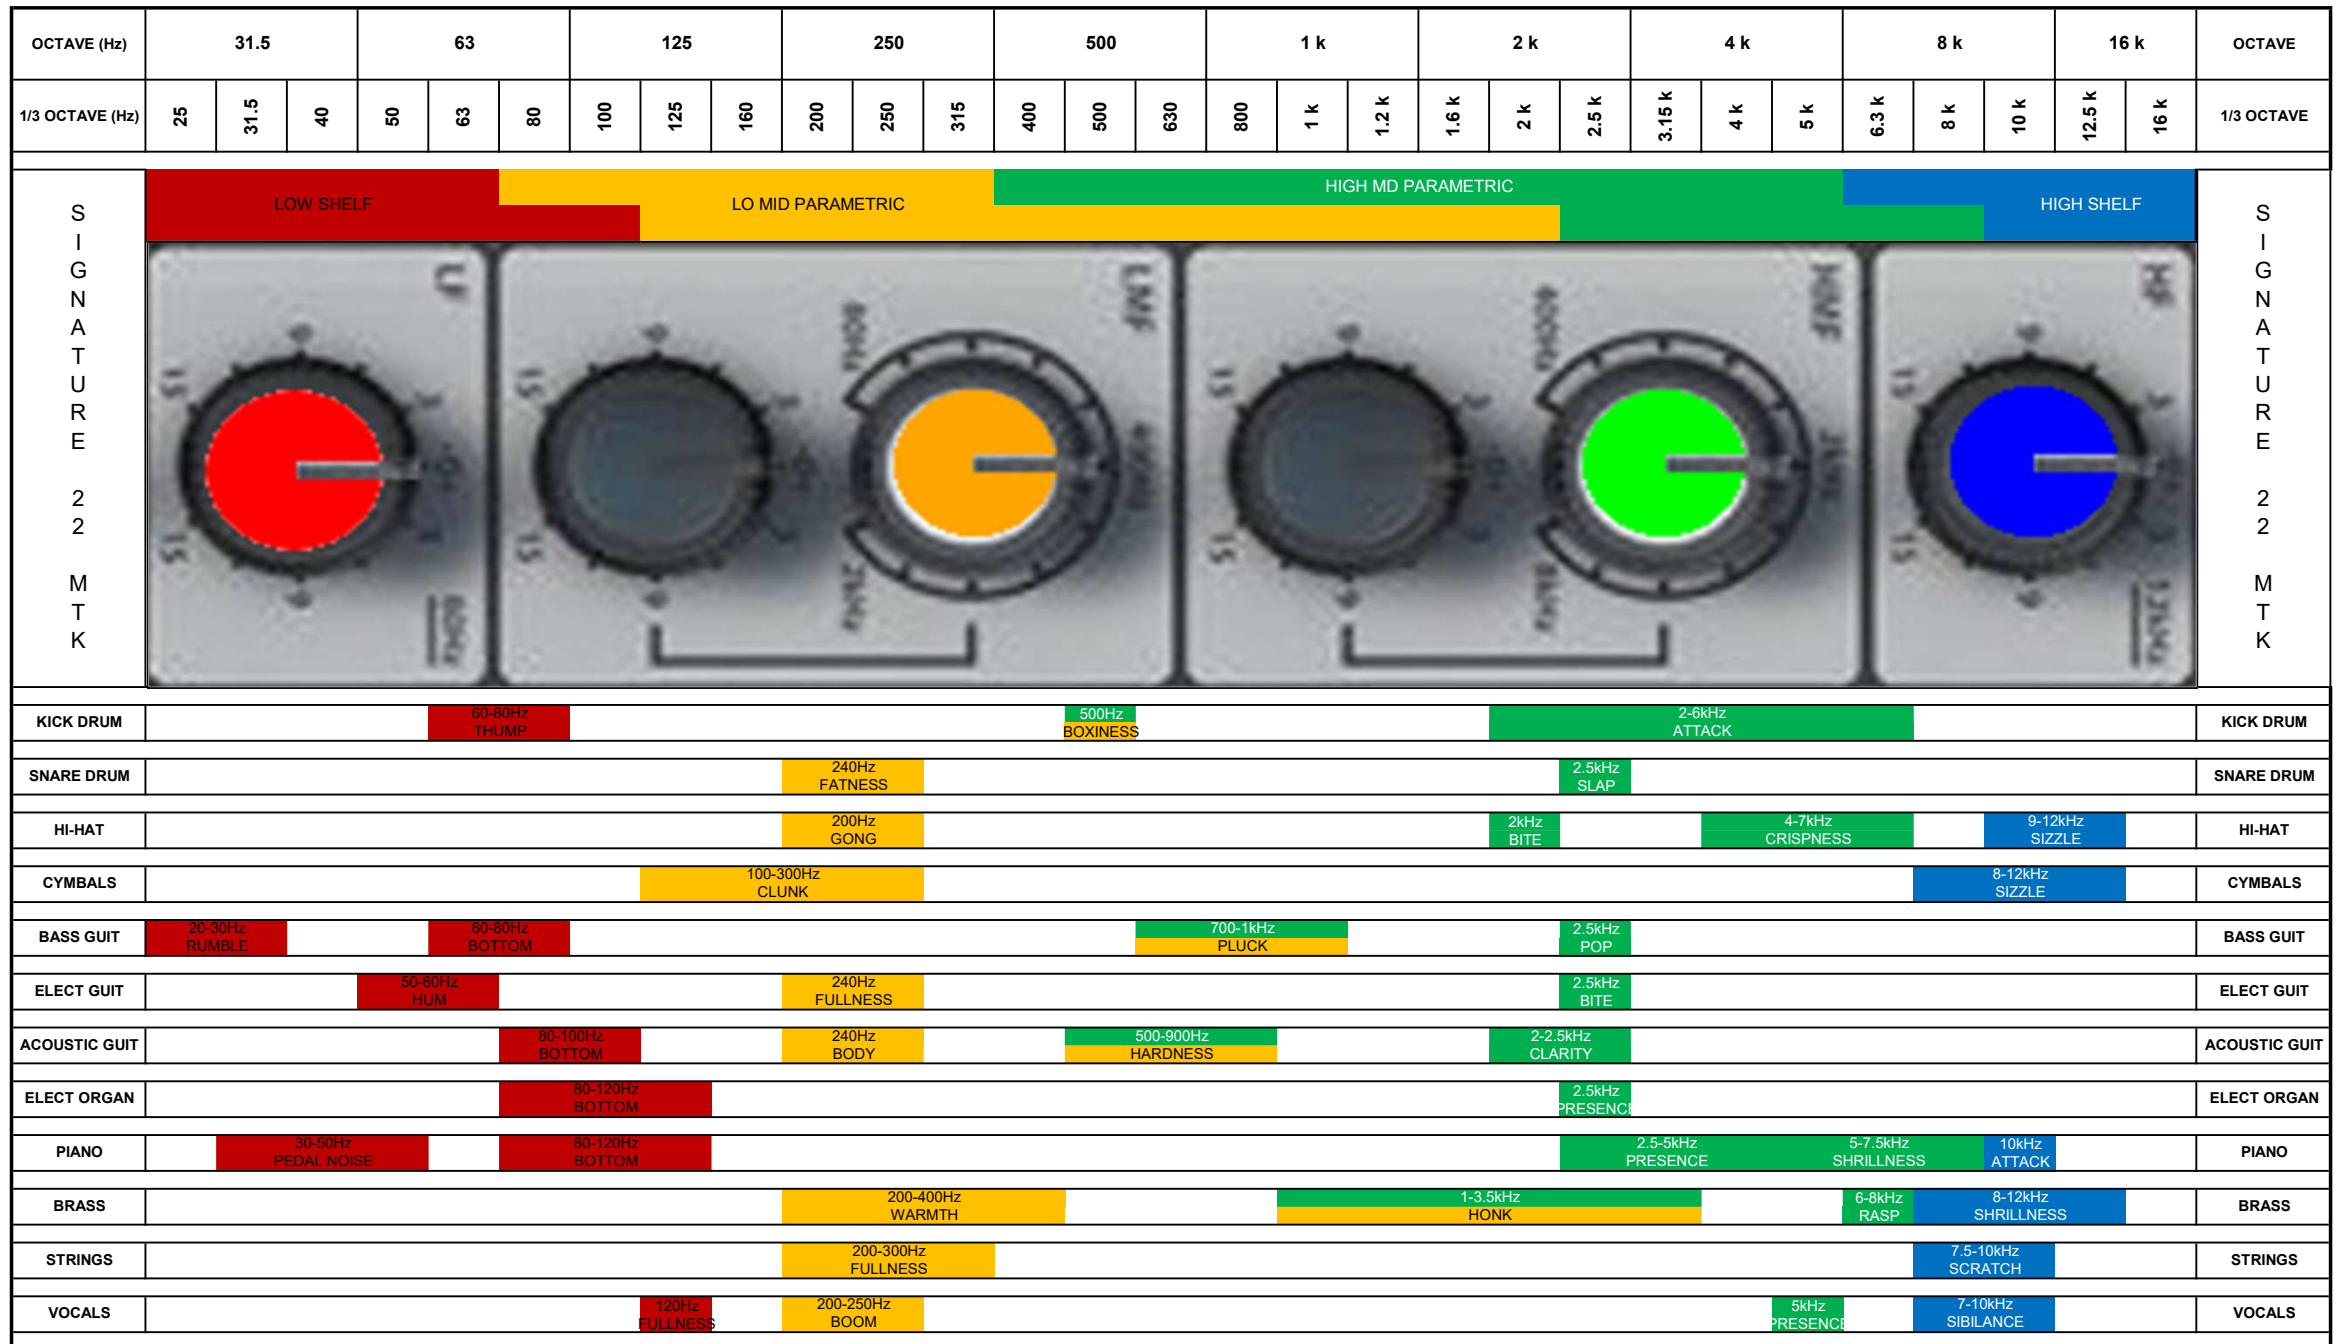

SUBJECTIVE AUDIO QUALITIES

SOUNDCRAFT SIGNATURE 22 MTK